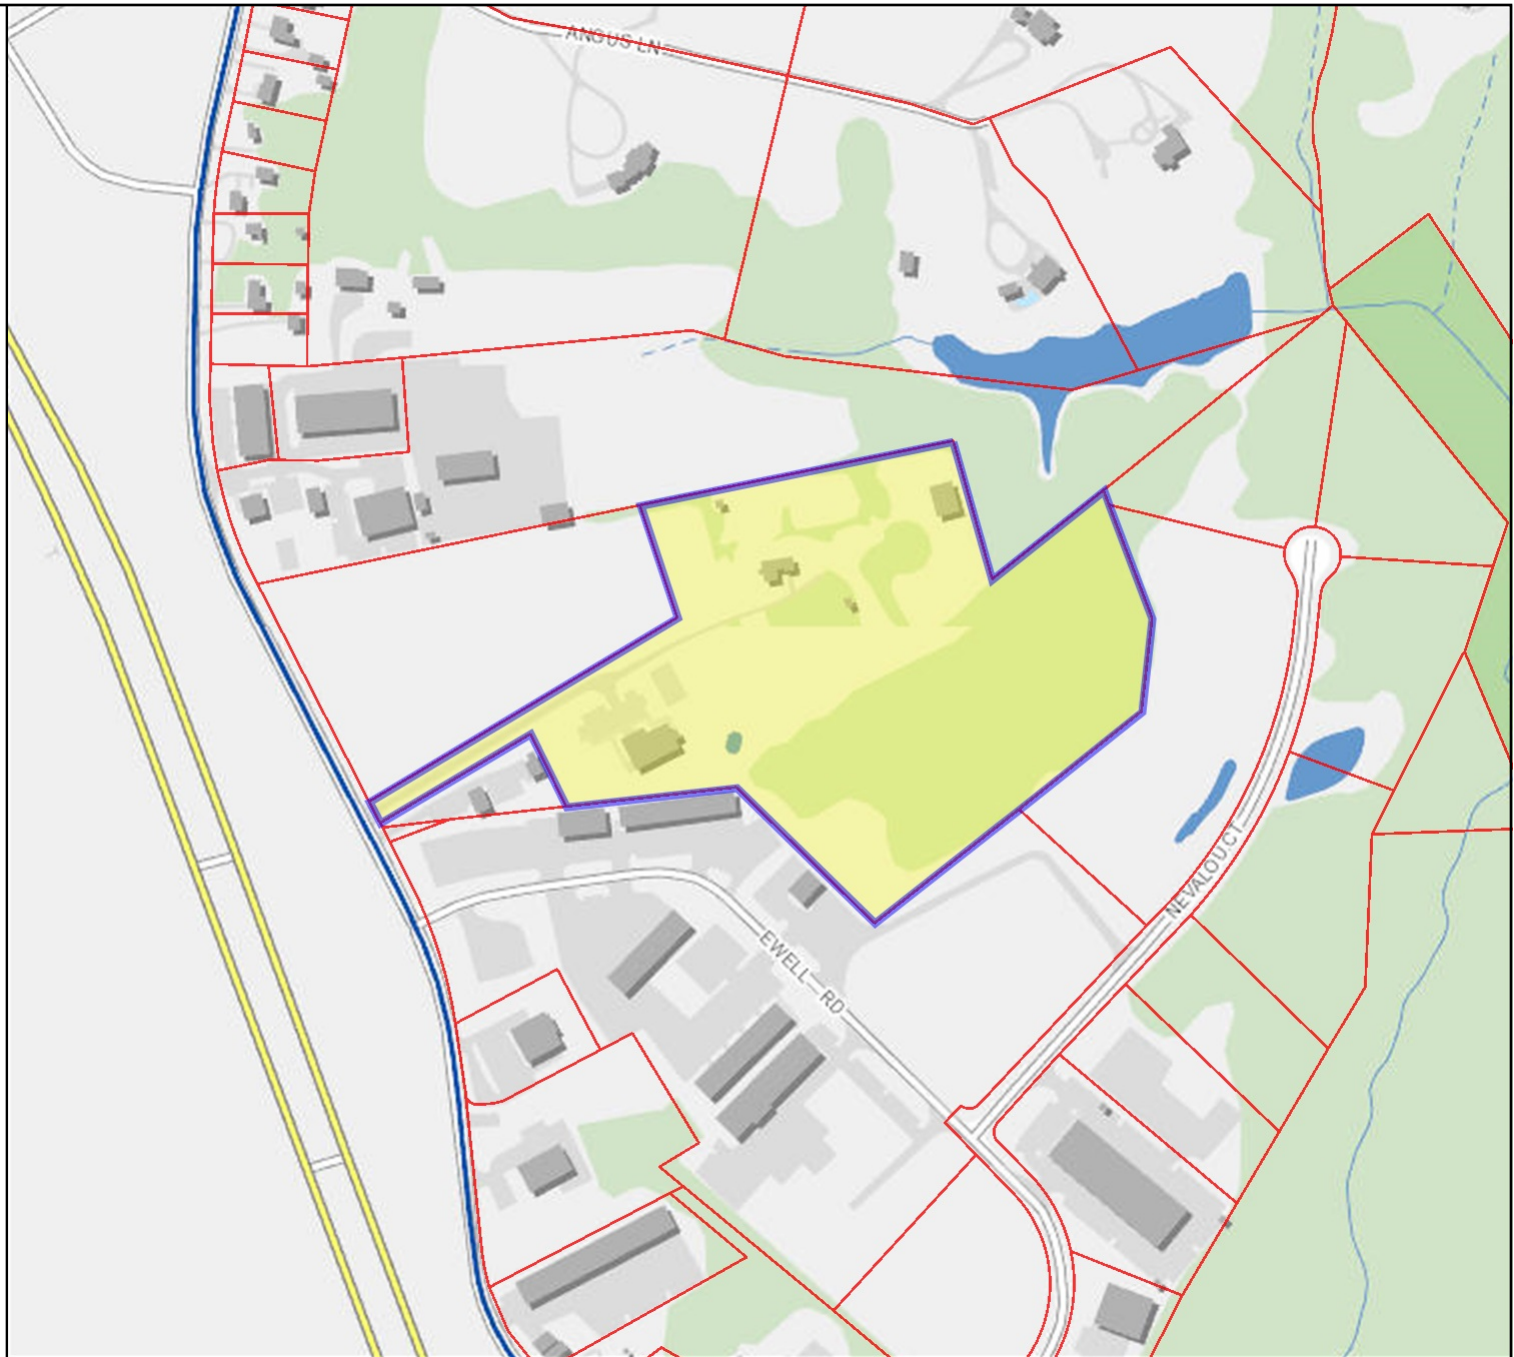

York County, Virginia

Legend

- Parcel Boundary
- Plat Link

Feet

Title:

Date: 7/7/2021

DISCLAIMER: This drawing is neither a legally recorded map nor a survey and is not intended to be used as such. The information displayed is a compilation of records, information, and data obtained from various sources, and York County is not responsible for its accuracy or how current it may be.