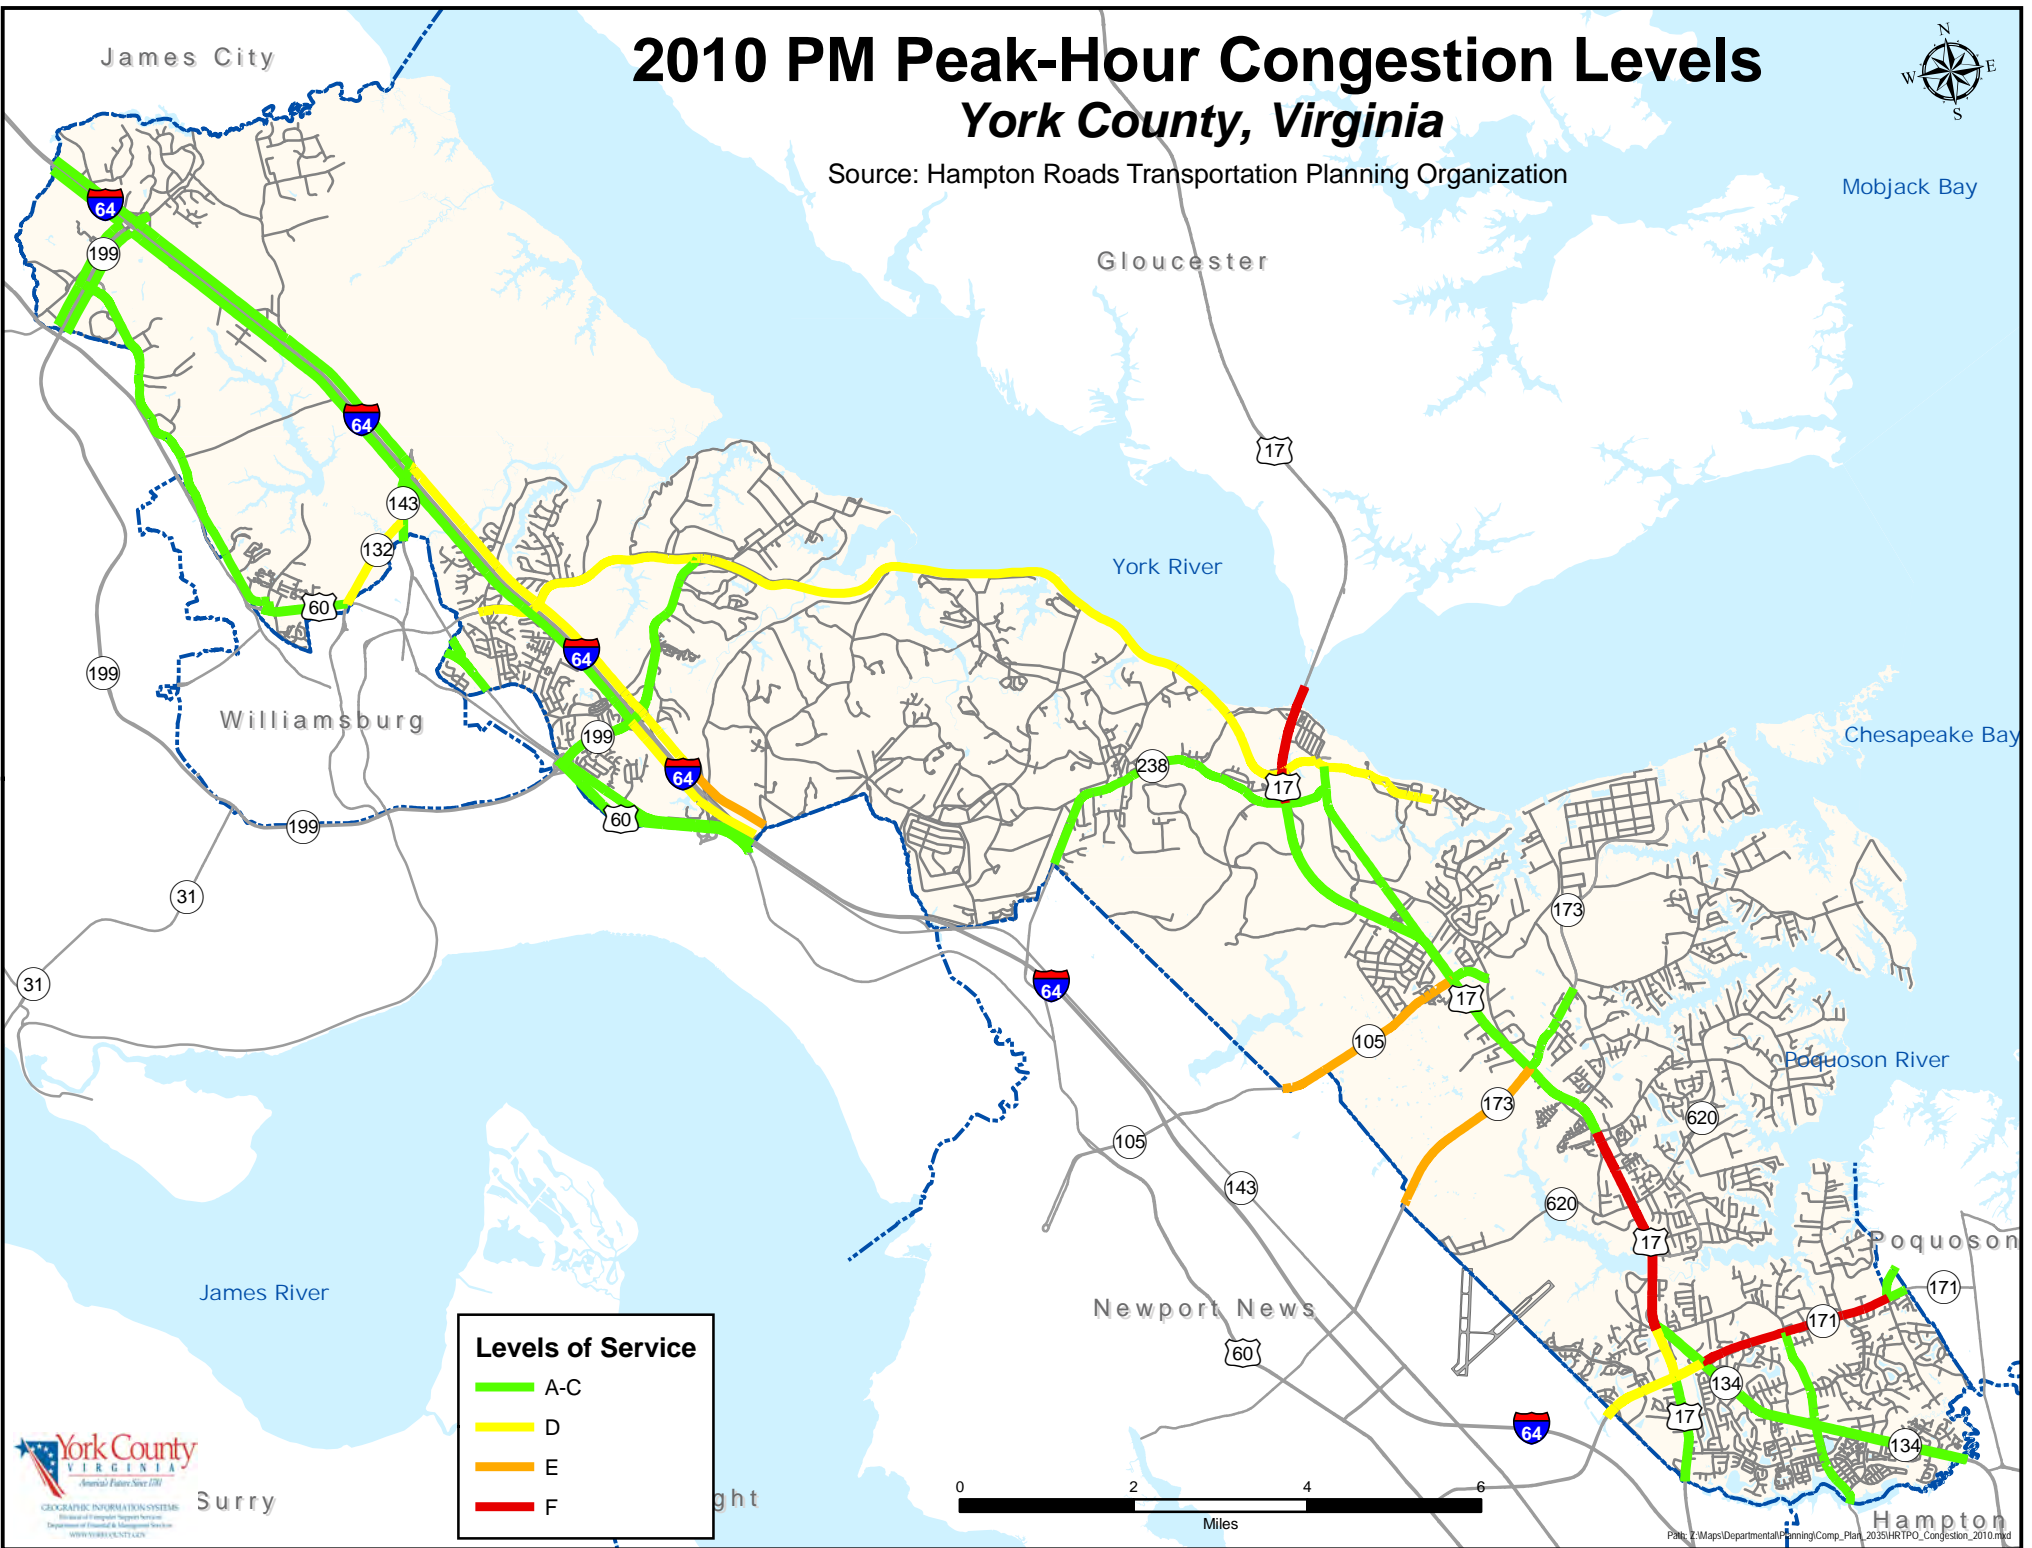

2010 PM Peak-Hour Congestion Levels York County, Virginia

Source: Hampton Roads Transportation Planning Organization

Levels of Service

- A-C
- D
- E
- F